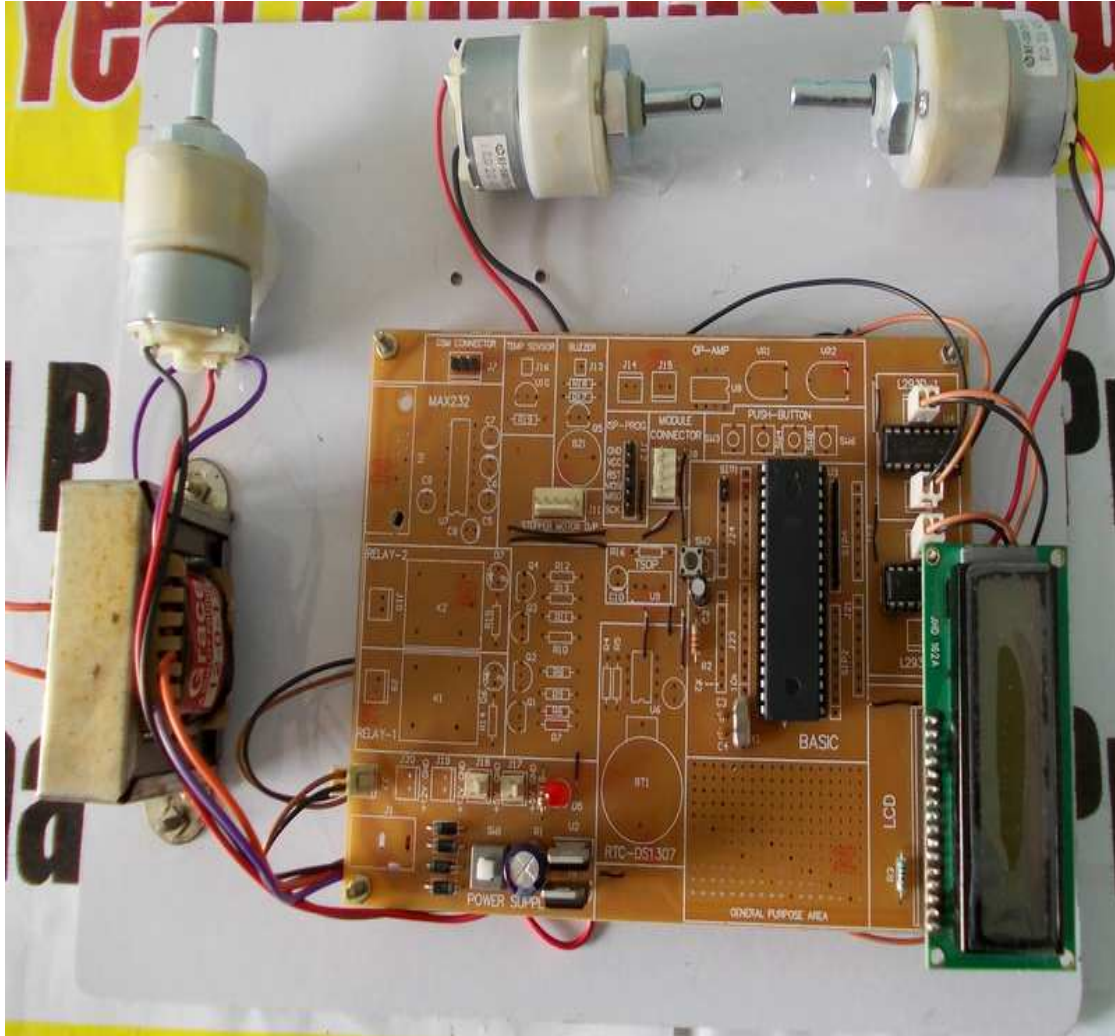

INTELLIGENT METRO TRAIN

HBeonLabs Technologies Private Limited

www.hbeonlabs.com, Info@hbeonlabs.com, Contact No. 0120-4298000, +91-9212314779, +91-8802639466

INTELLIGENT METRO TRAIN

INTRODUCTION

In modern world METRO TRAIN has its own importance in the field of convenience. Here we come with this prototype in which we are going to show the movement by two motors and at the platform we also provide a motor which will control the entry.

In this project there is a display on LCD by which we can see the exact location and the position of the train i.e. it is on platform or moving.

HBeonLabs Technologies Private Limited

www.hbeonlabs.com, Info@hbeonlabs.com, Contact No. 0120-4298000, +91-9212314779, +91-8802639466